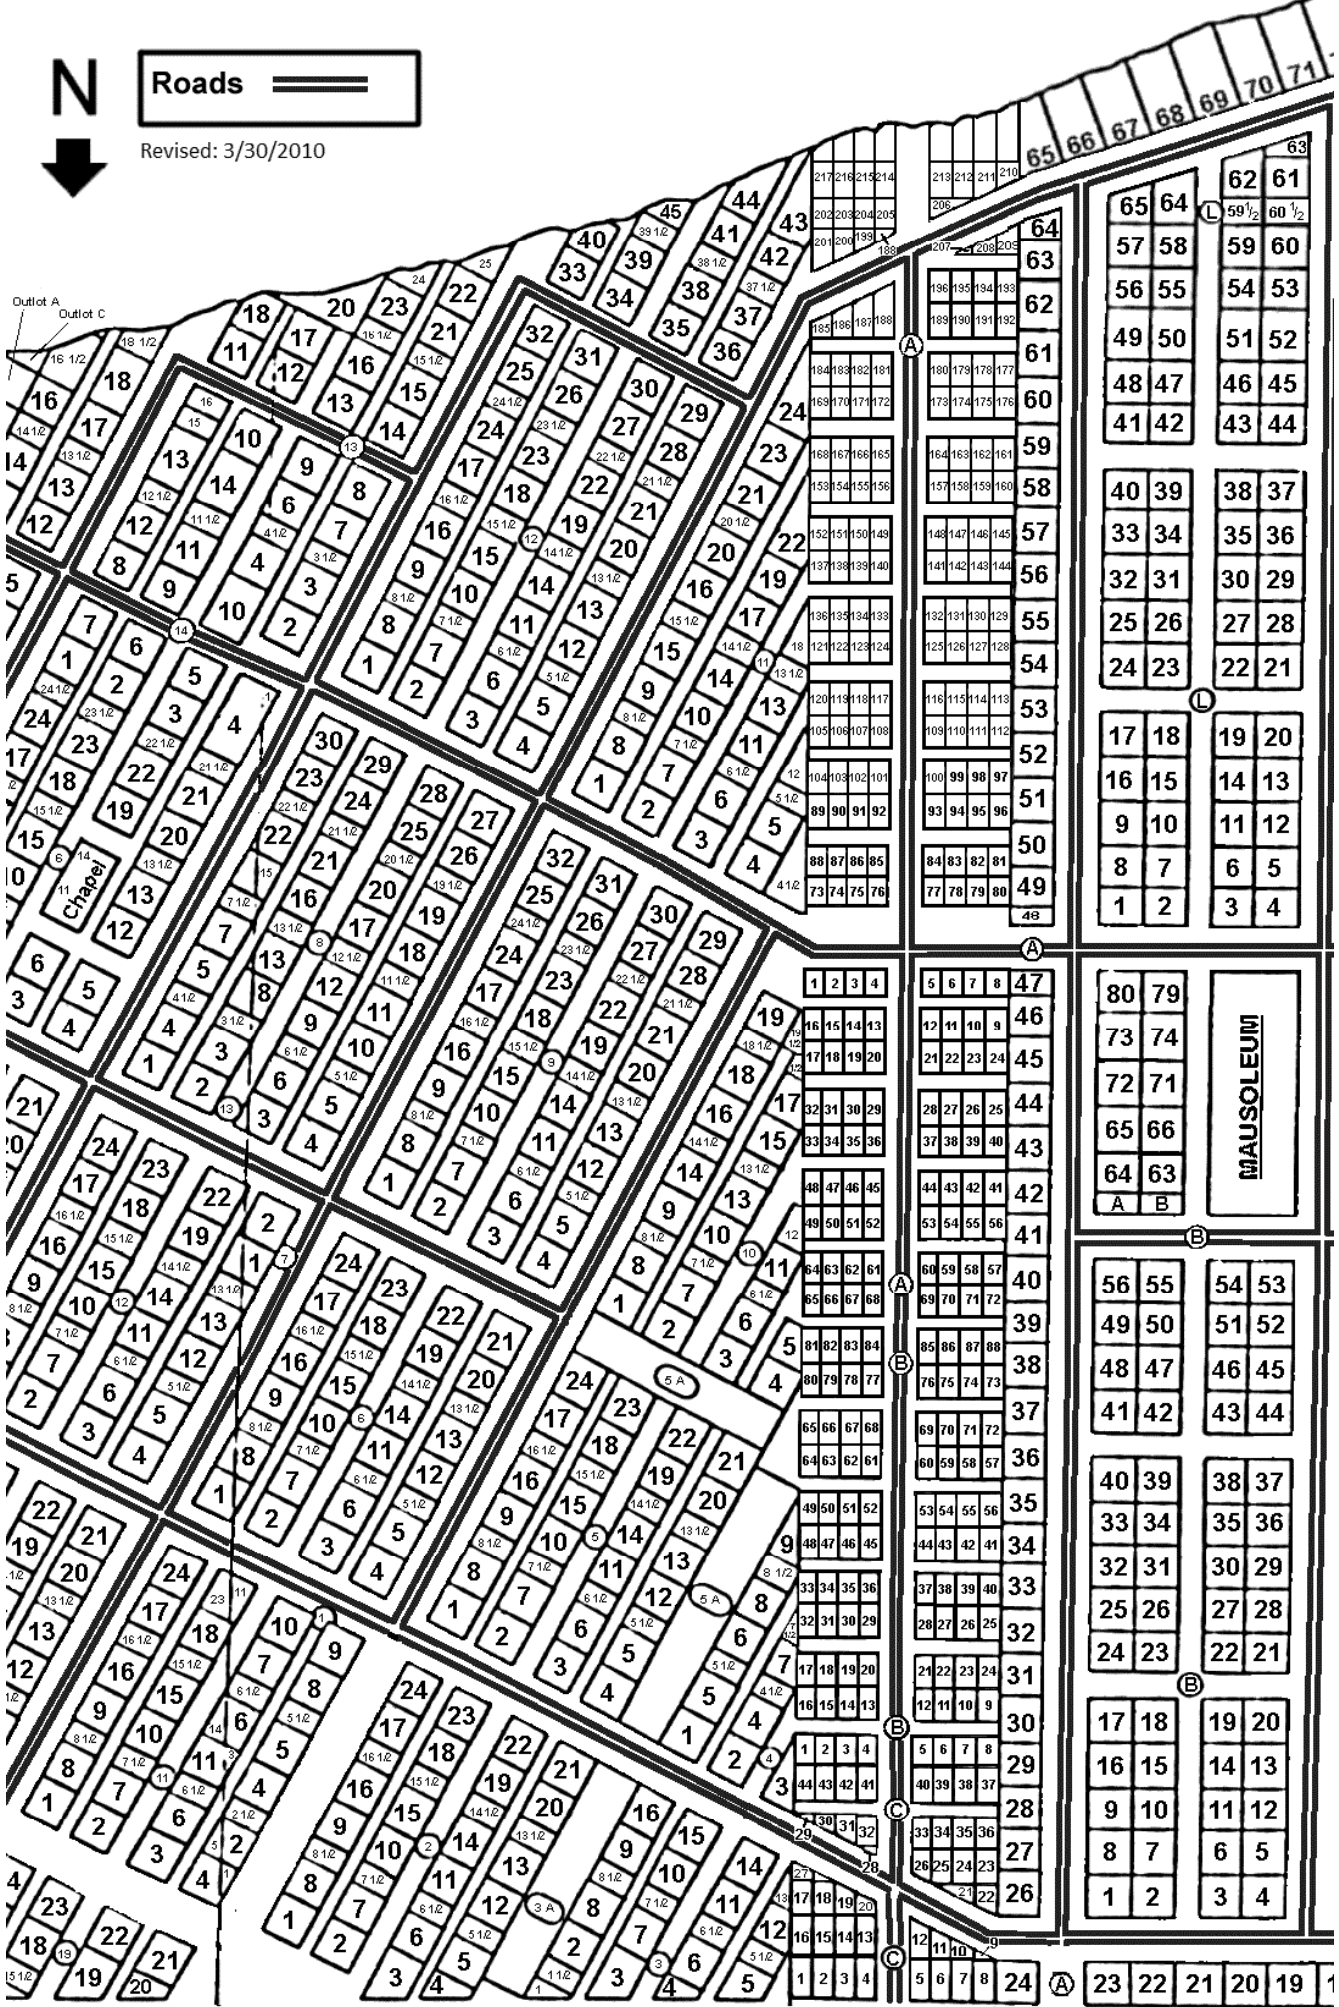

Roads 

Revised: 3/30/2010

Outlot A  
Outlot C

FORD ADDITION

Entrance  
St. Francis

MAUSOLEUM